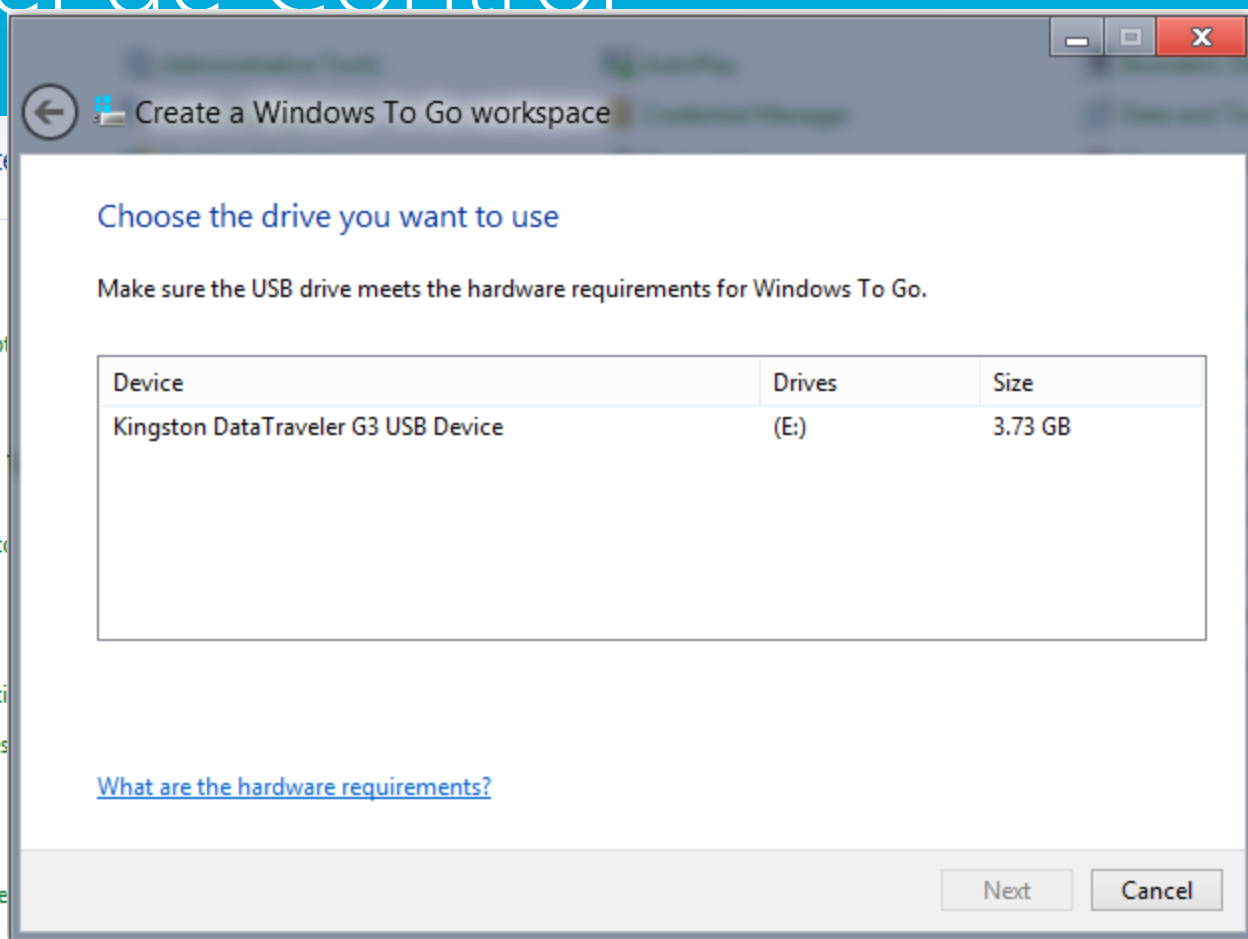

Panel de Control